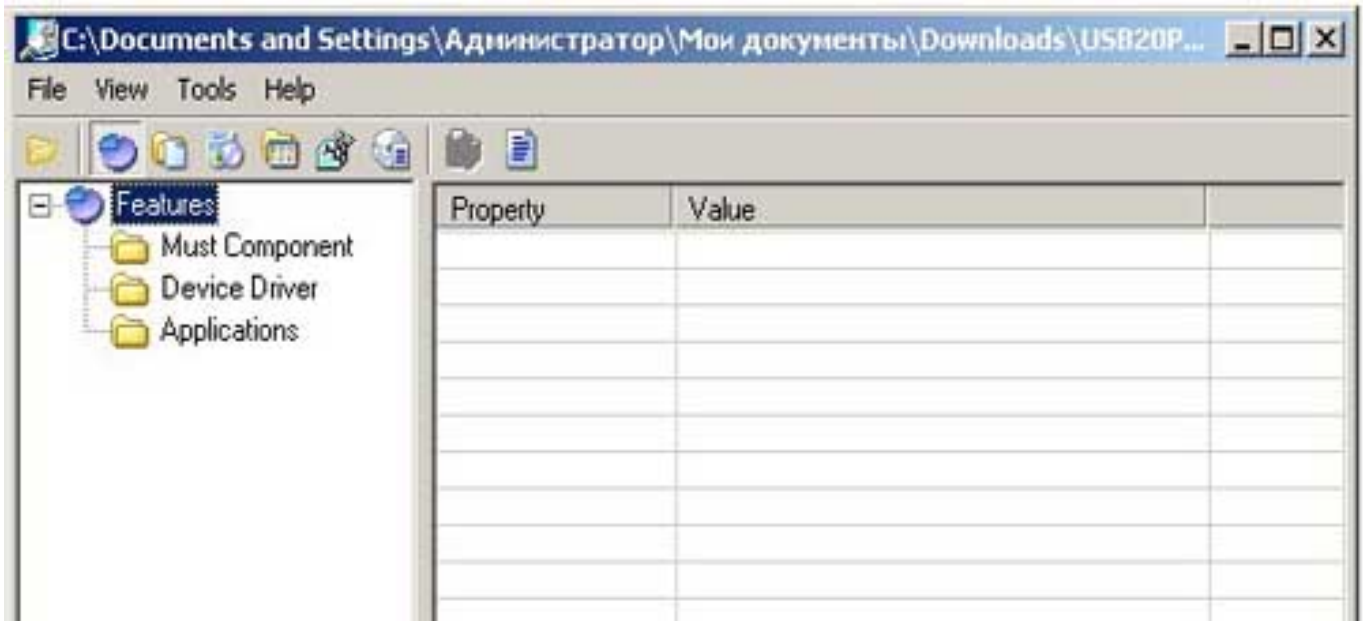

installshield v12 cab file viewer and extractor download

DOWNLOAD: <https://tinurli.com/2ikp7b>